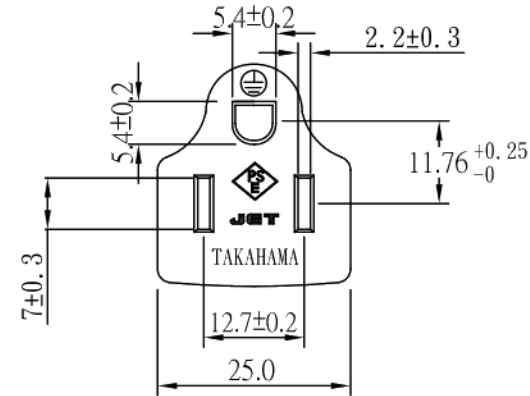

NEMA 5-15R to JIS 8303 Two Prong+Ground Strap

Note:

- 1. Rating: 15A 125V
- 2. Insulation Resistance: 100MΩ
- 3. Dielectric Voltage: 2000V/sec

TOLERANCE >0±0.30 >1.0±0.50 >10.0±1.0 >20.0±2.0 Angle: ±1°	APPROVED		DATE					
	CHECKED		DATE					
	DRAWN		DATE					
	TYPE	YL-212			P/N			
	DRAWING NO.	CY-A212-5			MATERIAL	P. V. C	UNIT	mm
				SCALE	1:1			