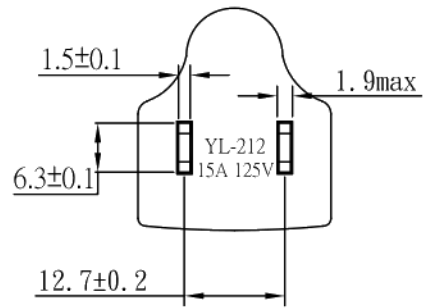

NEMA 5-15R to JIS 8303 Two Prong+Ground Strap

Note:

- 1. Rating: 15A 125V
- 2. Insulation Resistance: 100MΩ
- 3. Dielectric Voltage: 2000V/sec

TOLERANCE >0±0.30 >1.0±0.50 >10.0±1.0 >20.0±2.0 Angle: ±1°	APPROVED		DATE					
	CHECKED		DATE					
	DRAWN		DATE					
	TYPE	YL-212			P/N			
	DRAWING NO.	CY-A212-5			MATERIAL	P. V. C	UNIT	mm
				SCALE	1:1			