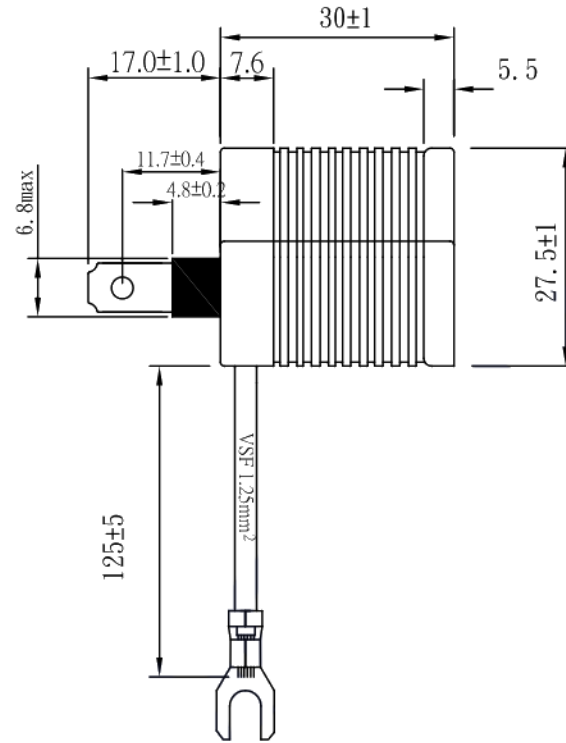

NEMA 5-15R to JIS 8303 Two Prong+Ground Strap

Note:

- 1. Rating: 15A 125V
- 2. Insulation Resistance: 100MΩ
- 3. Dielectric Voltage: 2000V/sec

TOLERANCE >0±0.30 >1.0±0.50 >10.0±1.0 >20.0±2.0 Angle: ±1°	APPROVED		DATE					
	CHECKED		DATE					
	DRAWN		DATE					
	TYPE	YL-212			P/N			
	DRAWING NO.	CY-A212-5			MATERIAL	P. V. C	UNIT	mm
				SCALE	1:1			