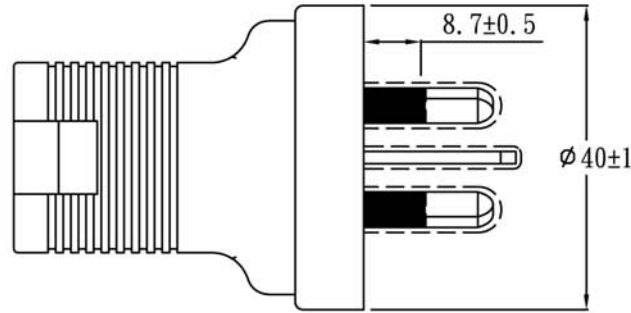

NEMA 5-15R to AS 3112 Plug

Note:

1. Rating: 10A 250V
2. Insulation Resistance: 100MΩ
3. Dielectric Voltage: 2000V/sec

TOLERANCE >0±0.30 >1.0±0.50 >10.0±1.0 >20.0±2.0 Angle: ±1°	APPROVED		DATE		 1-888-275-8755			
	CHECKED		DATE					
	DRAWN		DATE					
	TYPE	YL-3515			P/N			
	DRAWING NO.	CY-A3515			MATERIAL	P. V. C	UNIT	mm