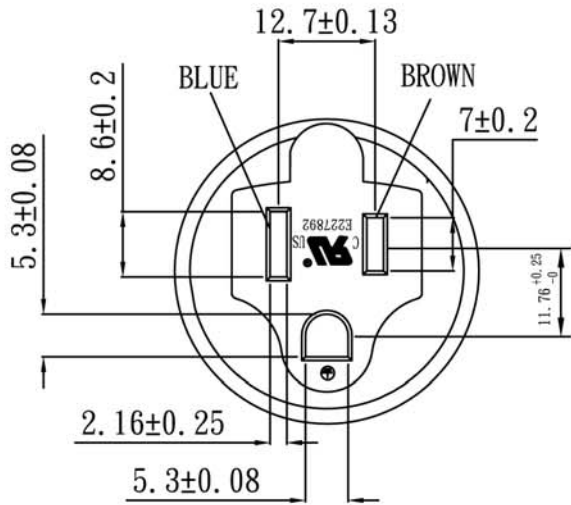

NEMA 5-15R to AS 3112 Plug

Note:

1. Rating: 10A 250V
2. Insulation Resistance: 100MΩ
3. Dielectric Voltage: 2000V/sec

TOLERANCE >0±0.30 >1.0±0.50 >10.0±1.0 >20.0±2.0 Angle: ±1°	APPROVED		DATE		 1-888-275-8755			
	CHECKED		DATE					
	DRAWN		DATE					
	TYPE	YL-3515			P/N			
	DRAWING NO.	CY-A3515			MATERIAL	P. V. C	UNIT	mm