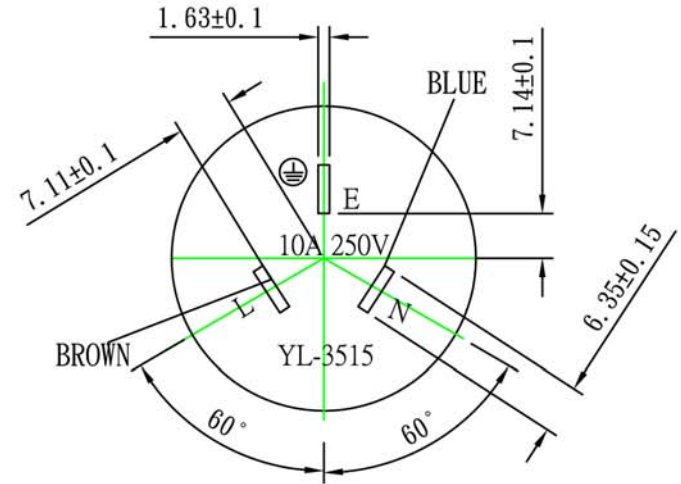

NEMA 5-15R to AS 3112 Plug

Note:

1. Rating: 10A 250V
2. Insulation Resistance: 100MΩ
3. Dielectric Voltage: 2000V/sec

TOLERANCE >0±0.30 >1.0±0.50 >10.0±1.0 >20.0±2.0 Angle: ±1°	APPROVED		DATE		 1-888-275-8755			
	CHECKED		DATE					
	DRAWN		DATE					
	TYPE	YL-3515			P/N			
	DRAWING NO.	CY-A3515			MATERIAL	P. V. C	UNIT	mm