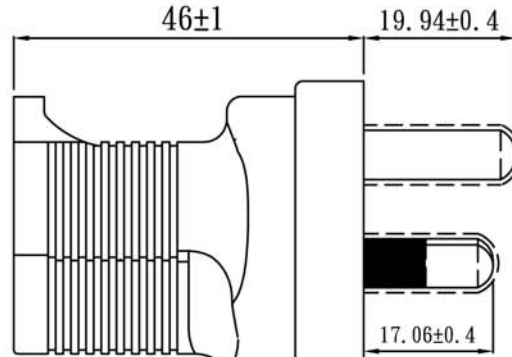

NEMA 5-15R to AS 3112 Plug

Note:

1. Rating: 10A 250V
2. Insulation Resistance: 100MΩ
3. Dielectric Voltage: 2000V/sec

TOLERANCE >0±0.30 >1.0±0.50 >10.0±1.0 >20.0±2.0 Angle: ±1°	APPROVED		DATE		 1-888-275-8755			
	CHECKED		DATE					
	DRAWN		DATE					
	TYPE	YL-3515			P/N			
	DRAWING NO.	CY-A3515			MATERIAL	P. V. C	UNIT	mm