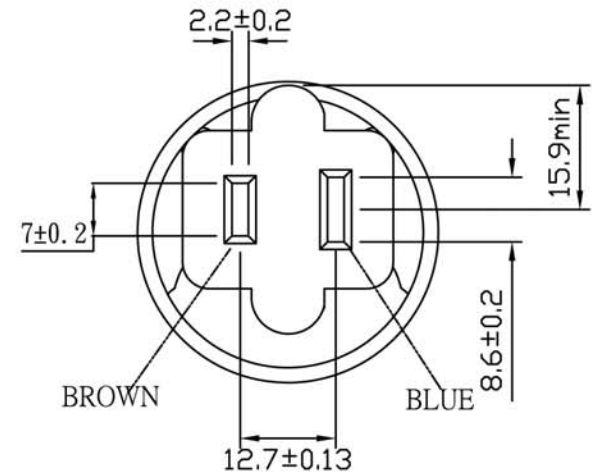

# NEMA 1-15R to AS 3112 Plug

Note:

1. Rating: 10A 250V
2. Insulation Resistance: 100MΩ
3. Dielectric Voltage: 2000V/sec

TOLERANCE >0±0.30 >1.0±0.50 >10.0±1.0 >20.0±2.0 Angle: ±1°	APPROVED		DATE		 1-888-275-8755			
	CHECKED		DATE					
	DRAWN		DATE					
	TYPE	YL-3621			P/N			
	DRAWING NO.	CY-A3621			MATERIAL	P. V. C	UNIT	mm
				SCALE	1:1			