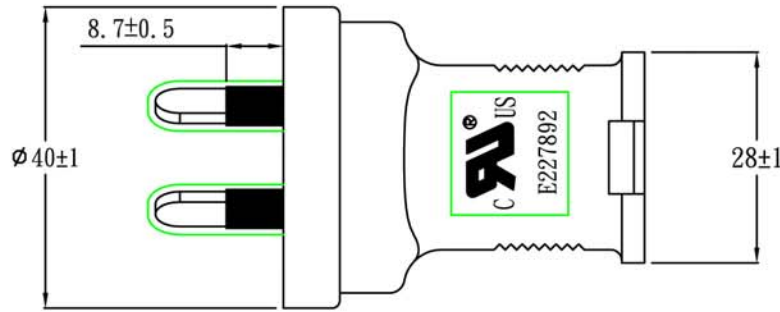

# NEMA 1-15R to AS 3112 Plug

Note:

1. Rating: 10A 250V
2. Insulation Resistance: 100MΩ
3. Dielectric Voltage: 2000V/sec

TOLERANCE >0±0.30 >1.0±0.50 >10.0±1.0 >20.0±2.0 Angle: ±1°	APPROVED		DATE		 1-888-275-8755			
	CHECKED		DATE					
	DRAWN		DATE					
	TYPE	YL-3621			P/N			
	DRAWING NO.	CY-A3621			MATERIAL	P. V. C	UNIT	mm
				SCALE	1:1			