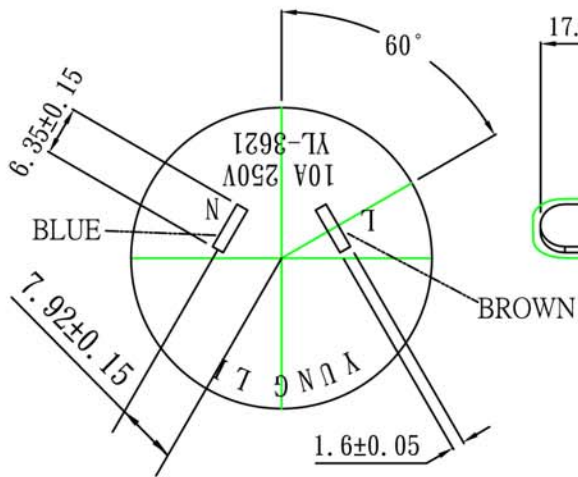

# NEMA 1-15R to AS 3112 Plug

Note:

1. Rating: 10A 250V
2. Insulation Resistance: 100MΩ
3. Dielectric Voltage: 2000V/sec

TOLERANCE >0±0.30 >1.0±0.50 >10.0±1.0 >20.0±2.0 Angle: ±1°	APPROVED		DATE		 1-888-275-8755			
	CHECKED		DATE					
	DRAWN		DATE					
	TYPE	YL-3621			P/N			
	DRAWING NO.	CY-A3621			MATERIAL	P. V. C	UNIT	mm
				SCALE	1:1			