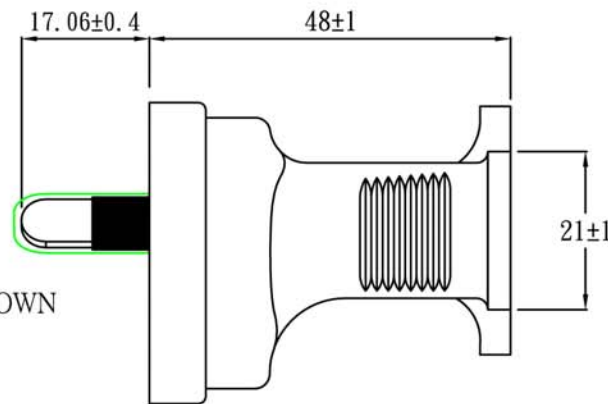

# NEMA 1-15R to AS 3112 Plug

Note:

1. Rating: 10A 250V
2. Insulation Resistance: 100MΩ
3. Dielectric Voltage: 2000V/sec

TOLERANCE >0±0.30 >1.0±0.50 >10.0±1.0 >20.0±2.0 Angle: ±1°	APPROVED		DATE		 1-888-275-8755			
	CHECKED		DATE					
	DRAWN		DATE					
	TYPE	YL-3621			P/N			
	DRAWING NO.	CY-A3621			MATERIAL	P. V. C	UNIT	mm
				SCALE	1:1			