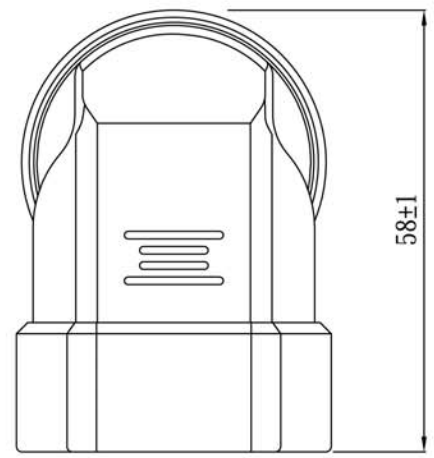

Down Angle CEE 7/16 to AS 3112 Plug

- Note:
1. Rating: 2.5A 250V
 2. Insulation Resistance: 5MΩ
 3. Dielectric Voltage: 2500V/sec

A--A

TOLERANCE >0±0.30 >1.0±0.50 >10.0±1.0 >20.0±2.0 Angle: ±1°	APPROVED		DATE		 1-888-275-8755			
	CHECKED		DATE					
	DRAWN		DATE		CUSTOMER			
	TYPE	YL-3622L			P/N			
	DRAWING NO.	CY-A3622L	REV	B	MATERIAL	P. V. C	UNIT	mm
				SCALE	1:1	