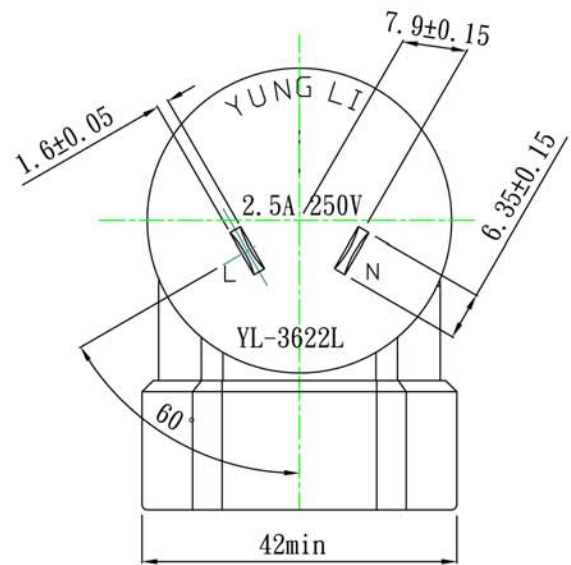

Down Angle CEE 7/16 to AS 3112 Plug

- Note:
1. Rating: 2.5A 250V
 2. Insulation Resistance: 5MΩ
 3. Dielectric Voltage: 2500V/sec

A--A

TOLERANCE >0±0.30 >1.0±0.50 >10.0±1.0 >20.0±2.0 Angle: ±1°	APPROVED		DATE		 1-888-275-8755			
	CHECKED		DATE					
	DRAWN		DATE		CUSTOMER			
	TYPE	YL-3622L			P/N			
	DRAWING NO.	CY-A3622L	REV	B	MATERIAL	P. V. C	UNIT	mm
				SCALE	1:1	