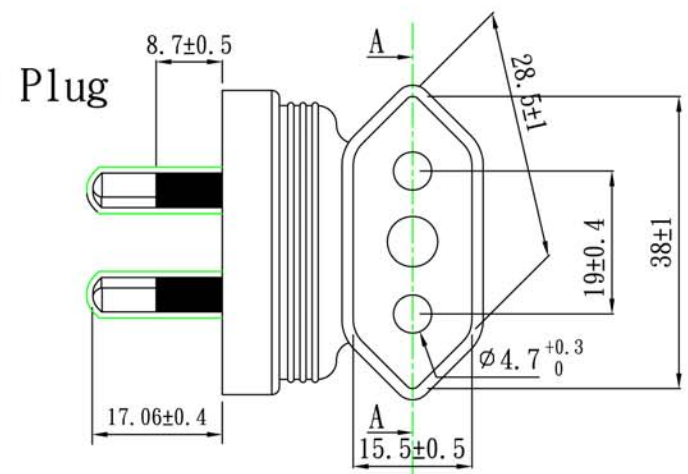

Down Angle CEE 7/16 to AS 3112 Plug

- Note:
1. Rating: 2.5A 250V
 2. Insulation Resistance: 5MΩ
 3. Dielectric Voltage: 2500V/sec

A--A

TOLERANCE >0±0.30 >1.0±0.50 >10.0±1.0 >20.0±2.0 Angle: ±1°	APPROVED		DATE		 1-888-275-8755			
	CHECKED		DATE					
	DRAWN		DATE		CUSTOMER			
	TYPE	YL-3622L			P/N			
	DRAWING NO.	CY-A3622L	REV	B	MATERIAL	P. V. C	UNIT	mm
				SCALE	1:1	