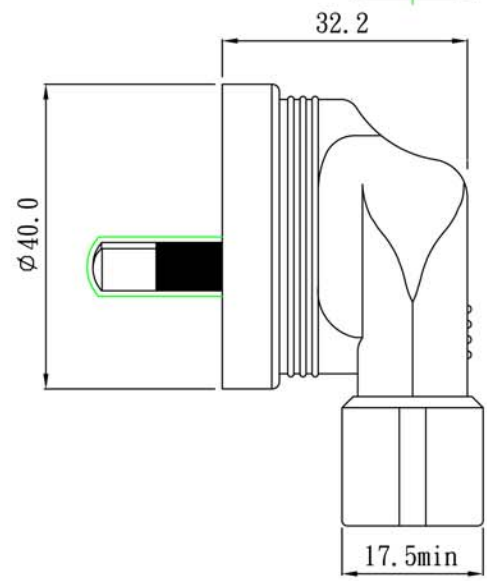

Down Angle CEE 7/16 to AS 3112 Plug

- Note:
1. Rating: 2.5A 250V
 2. Insulation Resistance: 5MΩ
 3. Dielectric Voltage: 2500V/sec

A--A

TOLERANCE >0±0.30 >1.0±0.50 >10.0±1.0 >20.0±2.0 Angle: ±1°	APPROVED		DATE		 1-888-275-8755			
	CHECKED		DATE					
	DRAWN		DATE		CUSTOMER			
	TYPE	YL-3622L			P/N			
	DRAWING NO.	CY-A3622L	REV	B	MATERIAL	P. V. C	UNIT	mm
				SCALE	1:1	