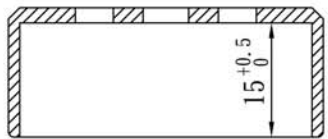

Down Angle CEE 7/16 to AS 3112 Plug

- Note:
1. Rating: 2.5A 250V
 2. Insulation Resistance: 5MΩ
 3. Dielectric Voltage: 2500V/sec

A--A

TOLERANCE >0±0.30 >1.0±0.50 >10.0±1.0 >20.0±2.0 Angle: ±1°	APPROVED		DATE		 1-888-275-8755			
	CHECKED		DATE					
	DRAWN		DATE		CUSTOMER			
	TYPE	YL-3622L			P/N			
	DRAWING NO.	CY-A3622L	REV	B	MATERIAL	P. V. C	UNIT	mm
				SCALE	1:1	