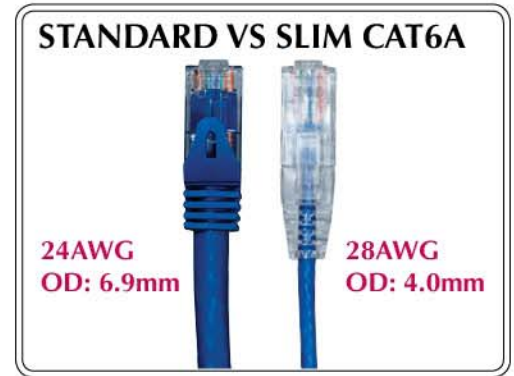

Slim Cat6a UTP Patch Cables

Designed for High-Density Environments

Features:

- 28AWG 4 twisted pairs stranded bare copper wires.
- Improve airflow and cable management in tight spaces.
- Support 10 Gigabit data transmission up to 100 meters.
- Snagless clear strain relief boot design.
- Complied with EIA/TIA standard by UL and ETL.
- RoHS Compliant.

Colors: 

Lengths: 1, 2, 3, 5, 7, 10, 15, 20, 25FT

COLOR	PART#	COLOR	PART#
Grey	CAT6A-CLR-SL-GRY-XX	Blue	CAT6A-CLR-SL-BLU-XX
Black	CAT6A-CLR-SL-BLK-XX	Yellow	CAT6A-CLR-SL-YEL-XX
Green	CAT6A-CLR-SL-GRN-XX	White	CAT6A-CLR-SL-WHT-XX