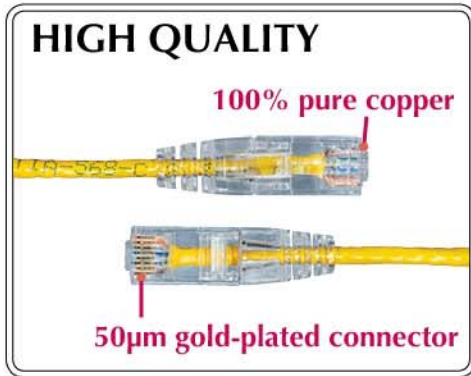

Slim Cat6a UTP Patch Cables

Designed for High-Density Environments

Features:

- 28AWG 4 twisted pairs stranded bare copper wires.
- Improve airflow and cable management in tight spaces.
- Support 10 Gigabit data transmission up to 100 meters.
- Snagless clear strain relief boot design.
- Complied with EIA/TIA standard by UL and ETL.
- RoHS Compliant.

Colors: 

Lengths: 1, 2, 3, 5, 7, 10, 15, 20, 25FT

COLOR	PART#	COLOR	PART#
Grey	CAT6A-CLR-SL-GRY-XX	Blue	CAT6A-CLR-SL-BLU-XX
Black	CAT6A-CLR-SL-BLK-XX	Yellow	CAT6A-CLR-SL-YEL-XX
Green	CAT6A-CLR-SL-GRN-XX	White	CAT6A-CLR-SL-WHT-XX